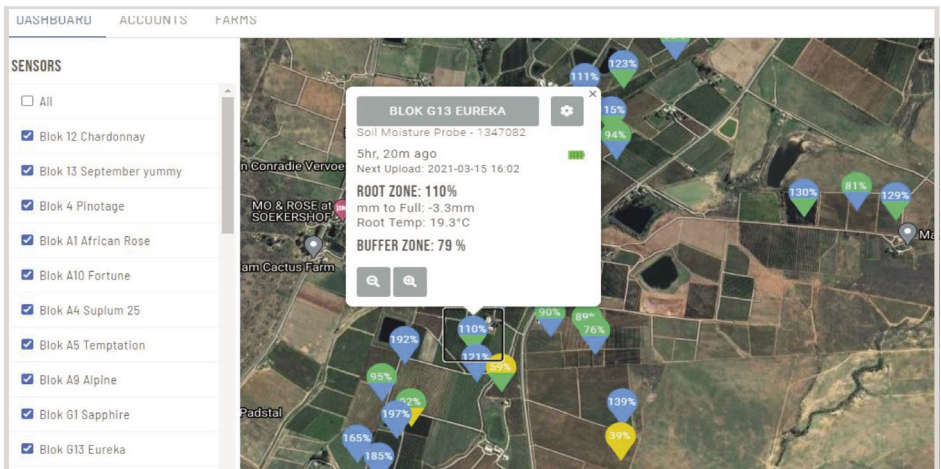

# SOIL MOISTURE

Monitor the temperature & humidity inside your cold stores, greenhouses or outside in your orchards.

- Upper and lower levels are easily changed on Sense It Cloud
- Moisture readings can be compared to previous season's readings
- Root and Buffer zones are easily configurable