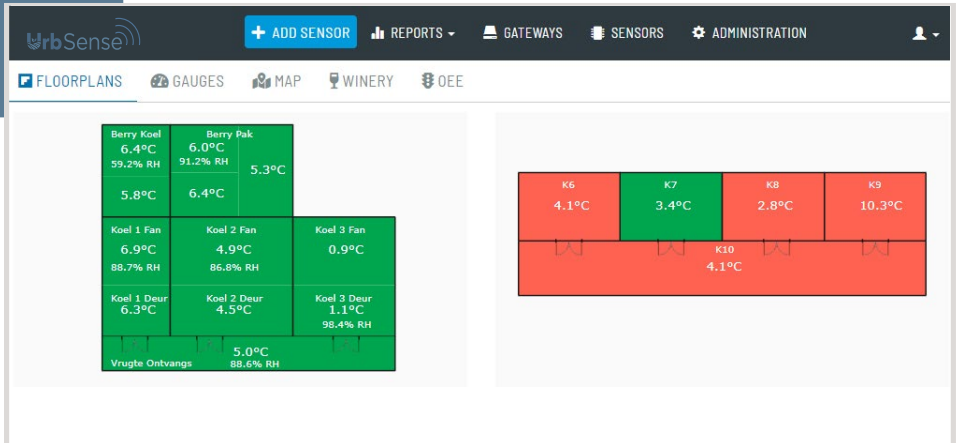

A floor plan of each property is designed, highlighting any problem areas.

TECHNICAL DATA

- **Battery life:** > 4 years
- **Temperature Range:** -55°C to +125°C
- **Temperature Accuracy:** $\pm 0.1^\circ\text{C}$
- **Dimensions:** 110 x 58 x 30 mm
- **Housing:** IP67
- **Standards:** EN 300-220, EN 301-489, EN 60950, ICASA; CE