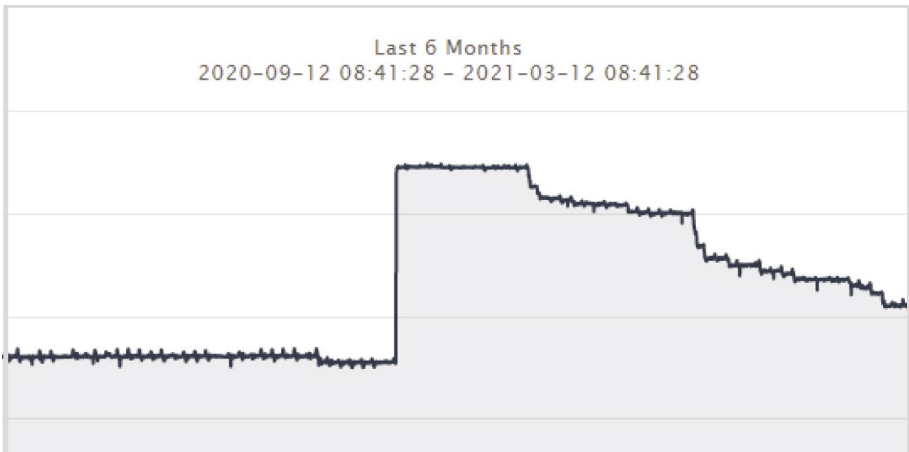

ULTRA-SONIC LEVEL

Our Sigfox level sensors monitors your fuel and water tank levels so that you can act before it gets too low.

TECHNICAL DATA

- **Battery life:** > 4 years
- **Measuring Range:** 1m - 10m
- **Dimensions:** 110 x 58 x 30 mm
- **Housing:** IP67
- **Standards:** EN 300-220, EN 301-489, EN 60950, ICASA; CE