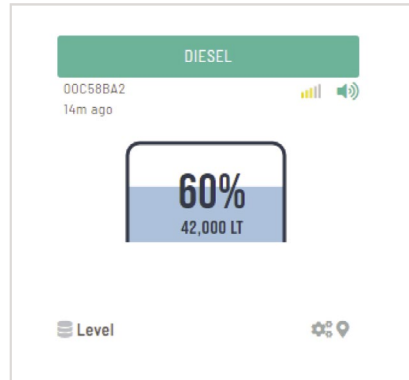

## TECHNICAL DATA

- **Battery life:** > 4 years
- **Temperature Range:** -55°C to +125°C ( $\pm 0.1^\circ\text{C}$ )
- **Humidity Range:** 0 -100% ( $\pm 2\%$ )
- **Dimensions:** 110 x 58 x 30 mm
- **Housing:** IP67
- **Standards:** EN 300-220, EN 301-489, EN 60950, ICASA; CE

# SOIL MOISTURE

Monitor the temperature & humidity inside your cold stores, greenhouses or outside in your orchards.

- Upper and lower levels are easily changed on Sense It Cloud
- Moisture readings can be compared to previous season's readings
- Root and Buffer zones are easily configurable

# ULTRA-SONIC LEVEL

Our Sigfox level sensors monitors your fuel and water tank levels so that you can act before it gets too low.