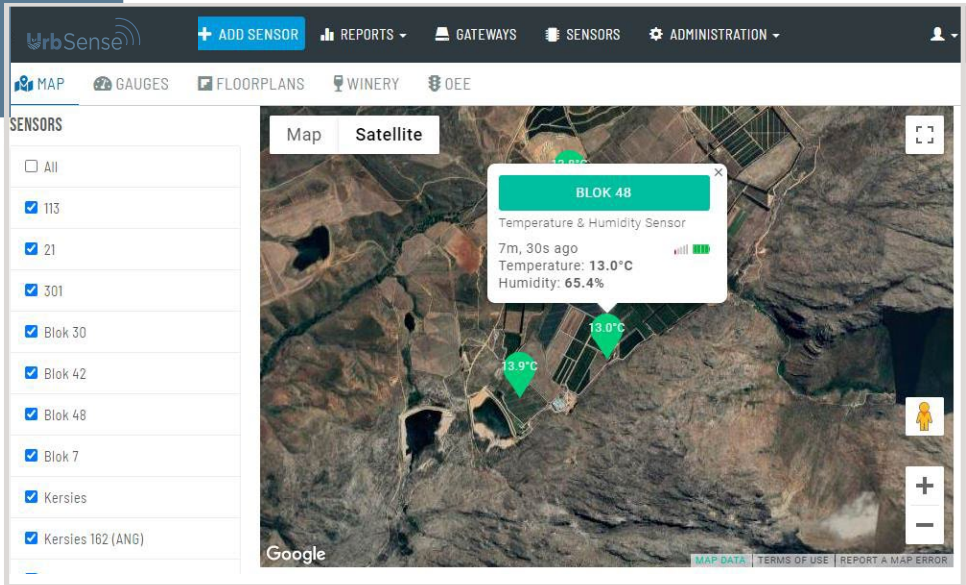

# TEMPERATURE & HUMIDITY

---

Monitor the temperature & humidity inside your cold stores, greenhouses or outside in your orchards.

These sensors are a cost effective early warning system for black frost.  
**Optional Solar Radiation Shield to improve accuracy outdoors.**

# SOIL MOISTURE

Monitor the temperature & humidity inside your cold stores, greenhouses or outside in your orchards.

- Upper and lower levels are easily changed on Sense It Cloud
- Moisture readings can be compared to previous season's readings
- Root and Buffer zones are easily configurable